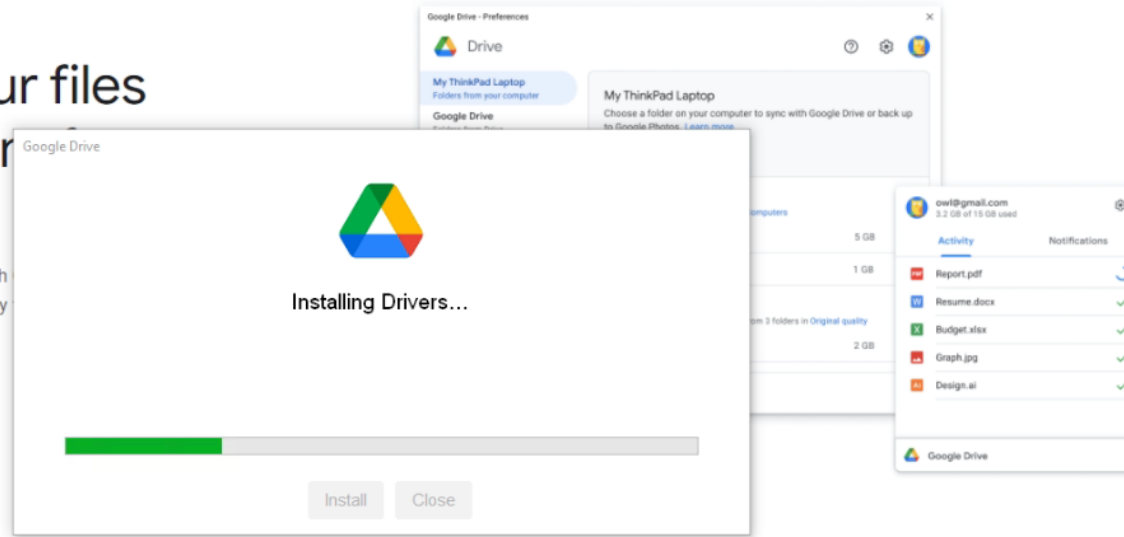

Safely store your files and access them from any device

Choose folders on your computer to sync with Google Drive, and access all of your content directly from any device.

Download Drive for desktop

Experience Drive on your mobile device

Drive works on all major platforms, enabling you to work seamlessly across your browser, mobile device, tablet, and computer.

Go to Google Drive